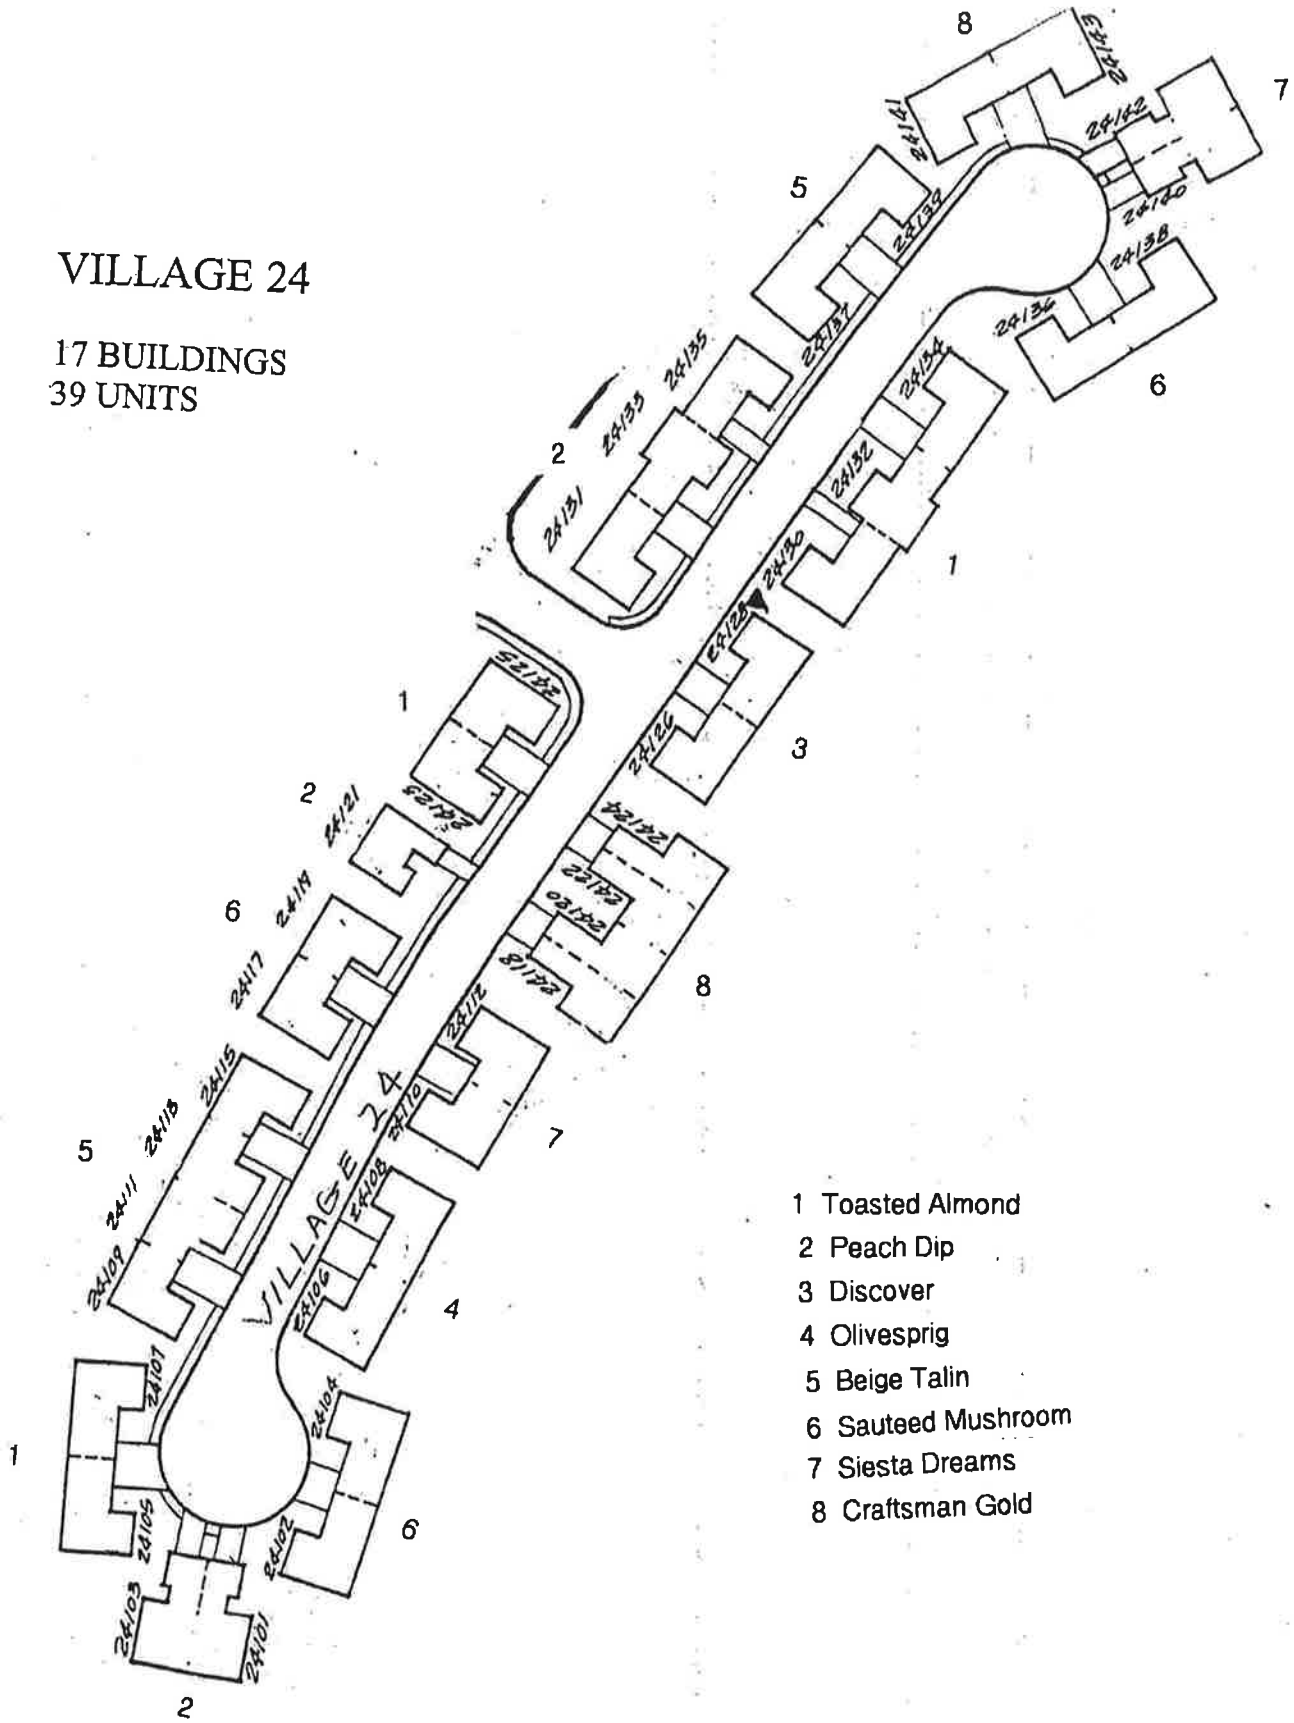

VILLAGE 24

17 BUILDINGS
39 UNITS

- 1 Toasted Almond
- 2 Peach Dip
- 3 Discover
- 4 Olivesprig
- 5 Beige Talin
- 6 Sauted Mushroom
- 7 Siesta Dreams
- 8 Craftsman Gold