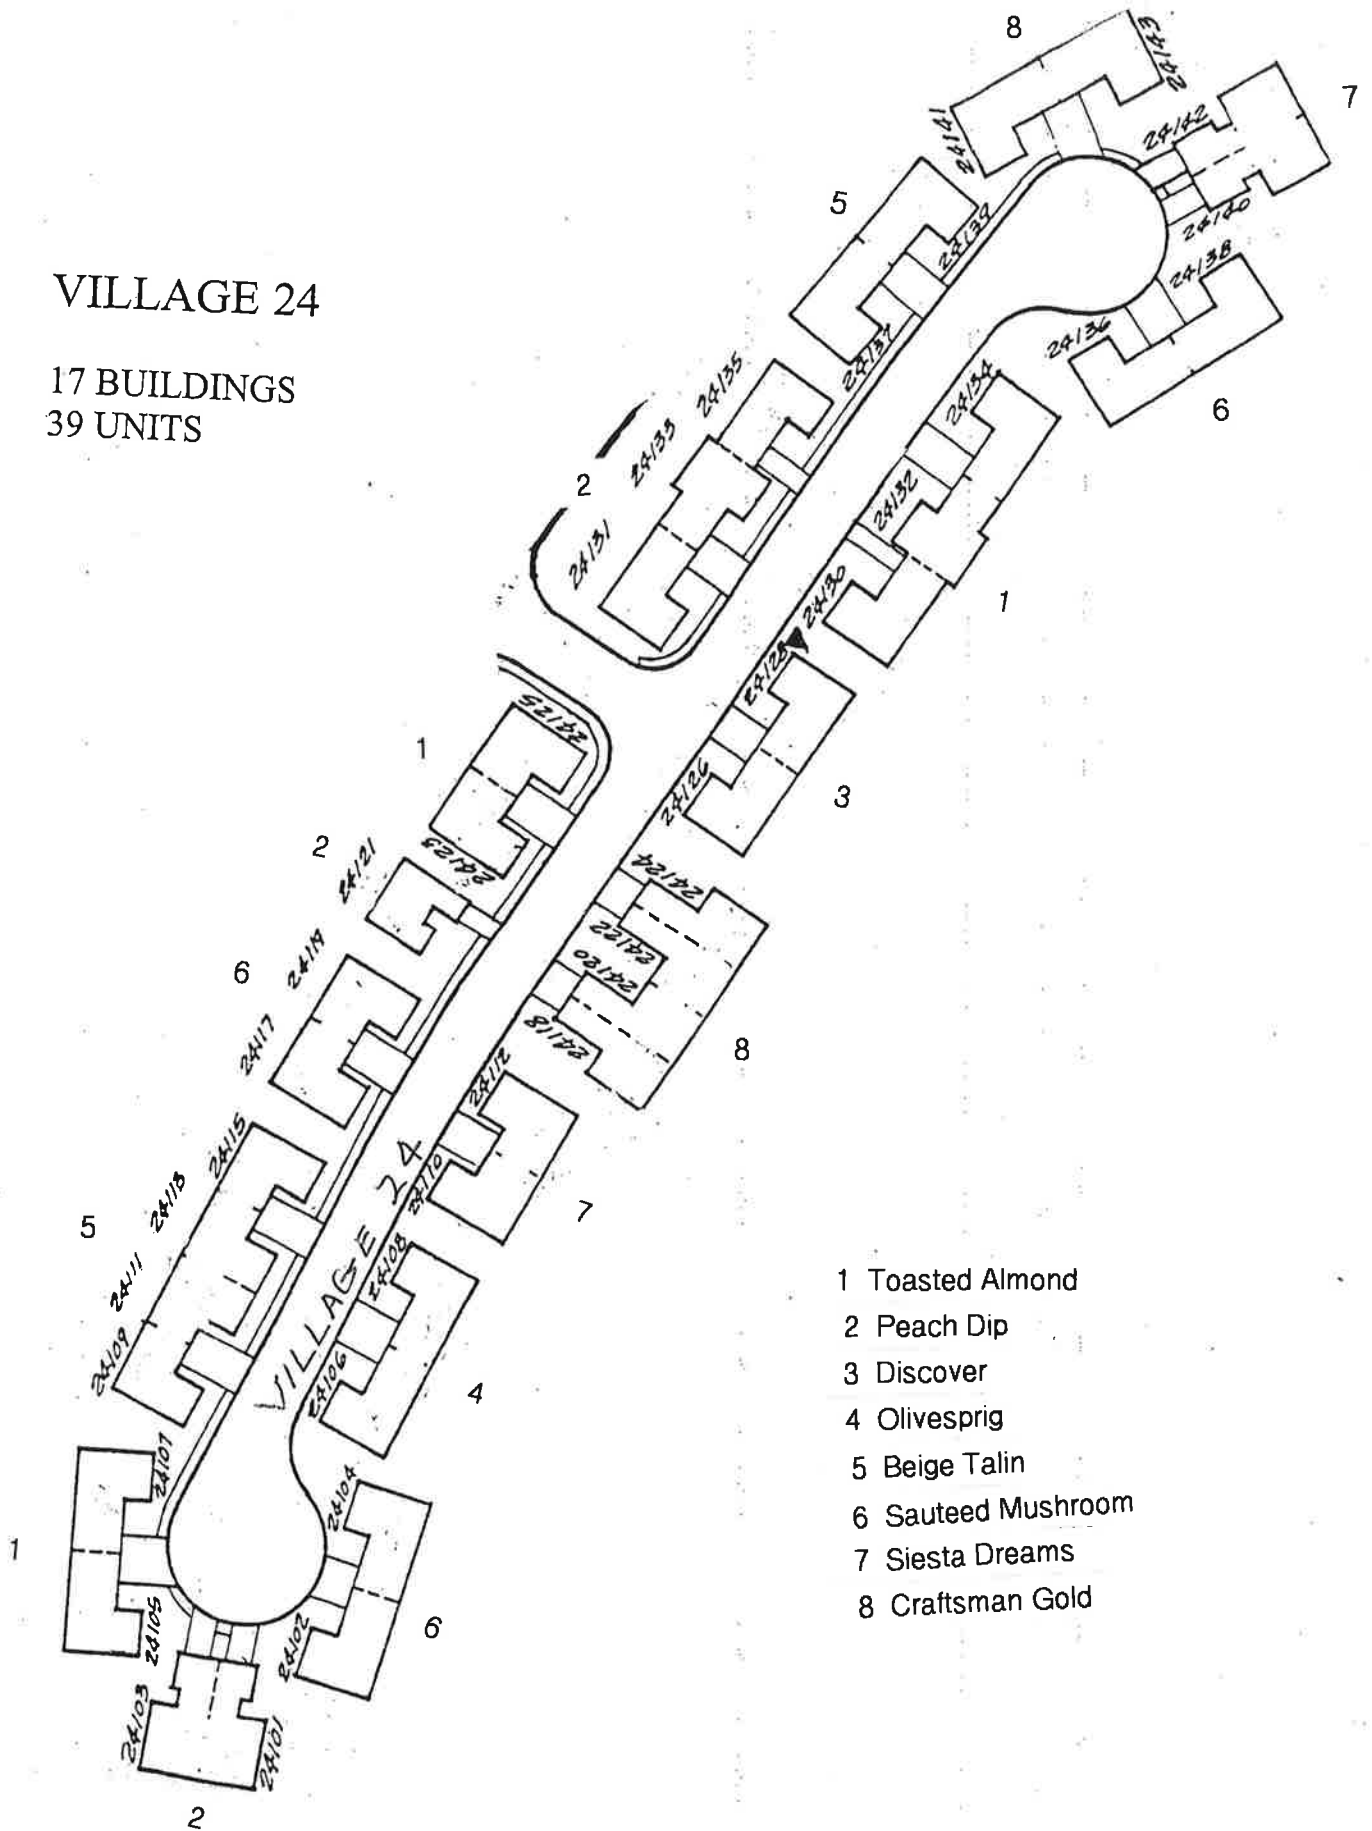

VILLAGE 24

17 BUILDINGS
39 UNITS

- 1 Toasted Almond
- 2 Peach Dip
- 3 Discover
- 4 Olivesprig
- 5 Beige Talin
- 6 Sauteed Mushroom
- 7 Siesta Dreams
- 8 Craftsman Gold